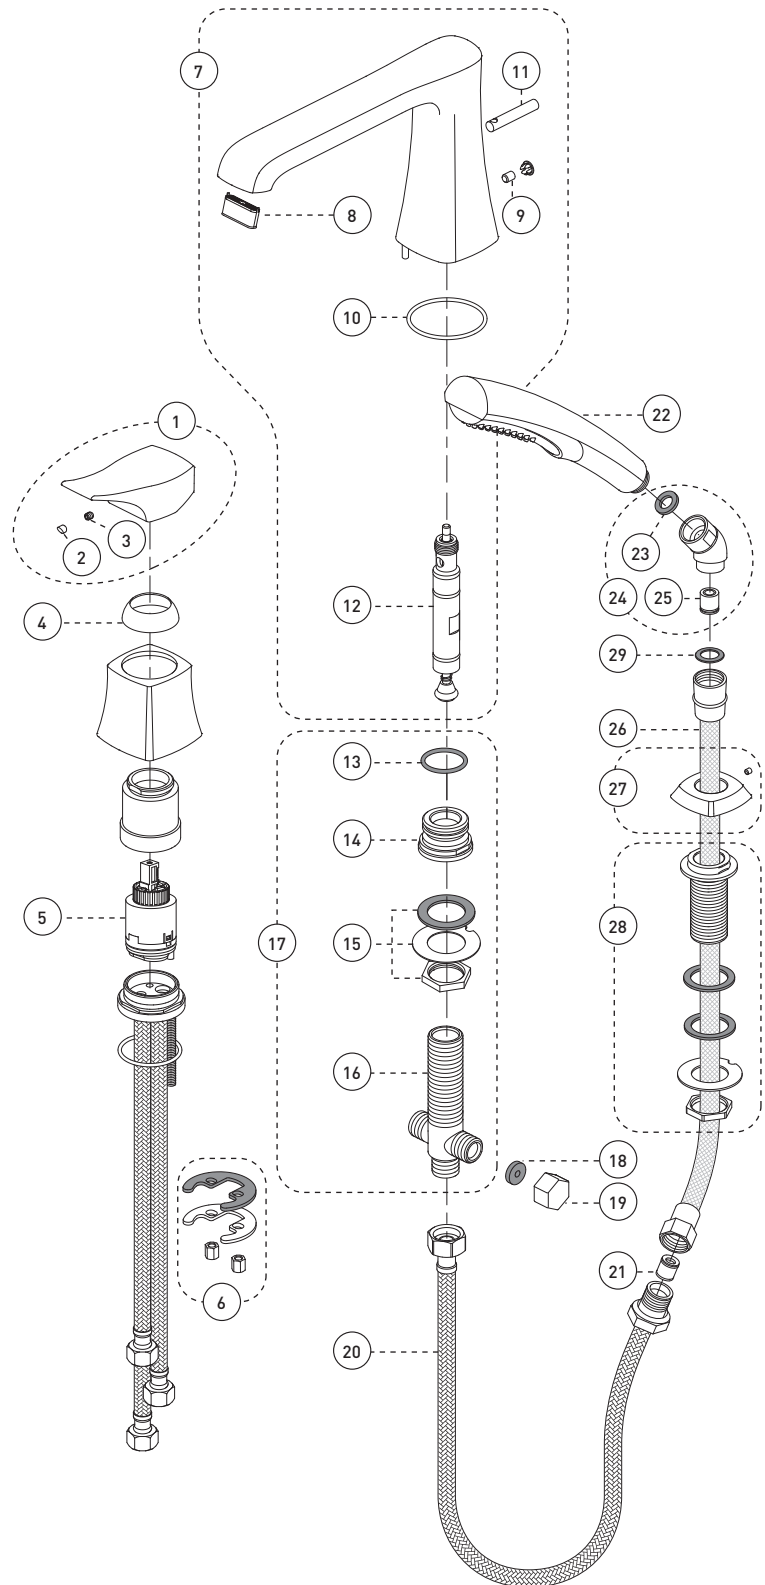

### Features

- 8" to 14" c/c widespread installation
- Pressure balance built into the cartridge
- Temperature limiting device
- Automatic flow shut off when cold water supply is interrupted
- Bathtub spout:
  - Slip-on with built-in diverter
  - Maximum flow of 22.5 L/min (6 gpm) at 60 psi
- Hand shower:
  - Easy-to-clean soft nozzles
  - 59" chromed metal flexible hose
  - Maximum flow of 9.5 L/min (2.5 gpm) at 80 psi
- Brass body
- 1/2" IPS connections with flexible stainless steel braided connectors

No	Description		Part Pièce
1	Handle kit	Ensemble de poignée	FCKTS2059
2	Cap	Capuchon	N / A
3	Allen screw	Vis Allen	923001
4	Trim cap	Garniture d'écrou	FCDEC7012
5	Ceramic cartridge	Cartouche céramique	FC9AC012
6	Mixer anchor kit	Ensemble d'ancrage du mélangeur	FC94075-5G
7	Spout kit	Ensemble de bec	FCSPSA010
8	Aerator	Aérateur	FCAER3011
9	Spout Allen screw	Vis Allen du bec	915043
10	O-ring	Joint torique	FCORA1016
11	Diverter lift rod	Tirette de l'inverseur	FCDIV3005
12	Diverter	Inverseur	FC905245D
13	O-ring	Joint torique	93044-7
14	Spout bushing	Manchon du bec	FCBDR1001
15	"T" spout connector anchor kit	Ensemble d'ancrage du raccord en "T"	FCKTS4006
16	"T" spout connector	Raccord en "T" du bec	FCBDR7011
17	Spout connector kit	Ensemble de raccord du bec	FCKTSA003
18	Washer	Rondelle	FCWAA1013
19	Nut	Écrou	90644
20	Flexible braided connector	Raccord flexible tressé	FC905245H
21	Check valve	Soupape anti-retour	96077X
22	Hand shower	Douche à main	B91-002DG
23	Washer	Rondelle	FCWAA1012
24	Elbow	Coude	912180-2
25	Check valve	Soupape anti-retour	FCVAL1001
26	Hand shower flexible hose	Boyau de douche à main	FC96180
27	Hand shower flange kit	Ensemble de bride de douche à main	FCDEC3021
28	Hand shower support kit	Ensemble de support de douche à main	FCKTS5004
29	Rubber washer	Rondelle de caoutchouc	FCWAA1014